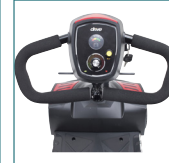

Scout 4 Compact Travel Scooter

HCPCS: K0800

INSET A

INSET B

INSET C

INSET D

INSET E

- Quick and easy disassembly (Figure A)
- Color-through color panels hide scuffs and scratches
- Armrests are padded and adjustable
- Quick connect batteries
- Ergonomic throttle control
- Height-adjustable swivel seat with fold-down backrest
- Flat-free, non-marking tires
- Large, plastic carry basket
- Easy-to-adjust tiller
- Anti-tip wheels
- Delta tiller
- Easy free wheel operation
- Available with 12AH or 20AH batteries
- 20AH batteries increase scooter's maximum range

PRODUCTS	Description
SFSCOUT4	Red/Blue, 1/ea
SFSCOUT4-EXT	Red/Blue, 1/ea

SPECIFICATIONS	Description
HCPCS	K0800
Weight Capacity	300 lbs.
Top Speed	4.25 mph
Maximum Range	9 miles (12AH) 15 miles (20AH)
Turning Radius	53.75"
Climbing Angle	6°
Ground Clearance	2.5"
Dimensions	42.5" (L) x 21.5" (W)
Floor-to-Seat Height	17" - 19"
Seat Dimensions	16.5" (W) x 16" (D)
Controller	CTE 45A
Motor	24V x 270W x 4700 rpm
Batteries (pair)	12V x 12AH, 12V x 20AH (EXT Model Only)
Charger	2A Offboard
Brakes	Electromagnetic
Front Wheels	8" x 2" Flat-free
Rear Wheels	8" x 2" Flat-free
Base Weight	58 lbs.
Battery Weight (pair)	20 lbs.

SPECIFICATIONS	Description
Seat Weight	16 lbs.
Total Weight	94 lbs.
Heaviest Piece Weight (Front Section)	39 lbs.
Warranty on Frame	Lifetime
Warranty on Electronic Controller/Drive Train Components	24 Months
Warranty on Batteries	12 Months
Wheel Base Dimensions (L x W)	31.9" x 16.9"