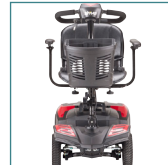

Scout 4 Compact Travel Scooter

HCPCS: K0800

INSET A

INSET B

INSET C

INSET D

INSET E

- Quick and easy disassembly (Figure A)
- Color-through color panels hide scuffs and scratches
- Armrests are padded and adjustable
- Quick connect batteries
- Ergonomic throttle control
- Height-adjustable swivel seat with fold-down backrest
- Flat-free, non-marking tires
- Large, plastic carry basket
- Easy-to-adjust tiller
- Anti-tip wheels
- Delta tiller
- Easy free wheel operation
- Available with 12AH or 20AH batteries
- 20AH batteries increase scooter's maximum range

PRODUCTS	Description
SFSCOUT4	Red/Blue, 1/ea
SFSCOUT4-EXT	Red/Blue, 1/ea

SPECIFICATIONS	Description
HCPCS	K0800
Weight Capacity	300 lbs.
Top Speed	4.25 mph
Maximum Range	9 miles (12AH) 15 miles (20AH)
Turning Radius	53.75"
Climbing Angle	6°
Ground Clearance	2.5"
Dimensions	42.5" (L) x 21.5" (W)
Floor-to-Seat Height	17" - 19"
Seat Dimensions	16.5" (W) x 16" (D)
Controller	CTE 45A
Motor	24V x 270W x 4700 rpm
Batteries (pair)	12V x 12AH, 12V x 20AH (EXT Model Only)
Charger	2A Offboard
Brakes	Electromagnetic
Front Wheels	8" x 2" Flat-free
Rear Wheels	8" x 2" Flat-free
Base Weight	58 lbs.
Battery Weight (pair)	20 lbs.